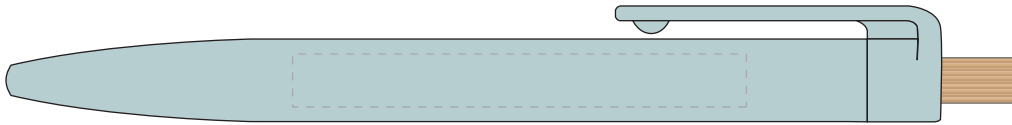

Your Ref:	Quantity:	Product Code: TPC000212
Our Ref:	Version: 1	Product Colour: MINT

PRINTING CONCERNS:

Please note that this product has Sustainability Markings that are not visible from this perspective

We stock this item in the following colours

**PANTONE REFERENCE(S)**

● Colour 1

ARTWORK SCALE 100%

ARTWORK SCALE 100%
Max print area: 60mm x 7mm

Product Image for visualisation
- colours may vary

The dashed line is to demonstrate print area and will not appear on your printed item